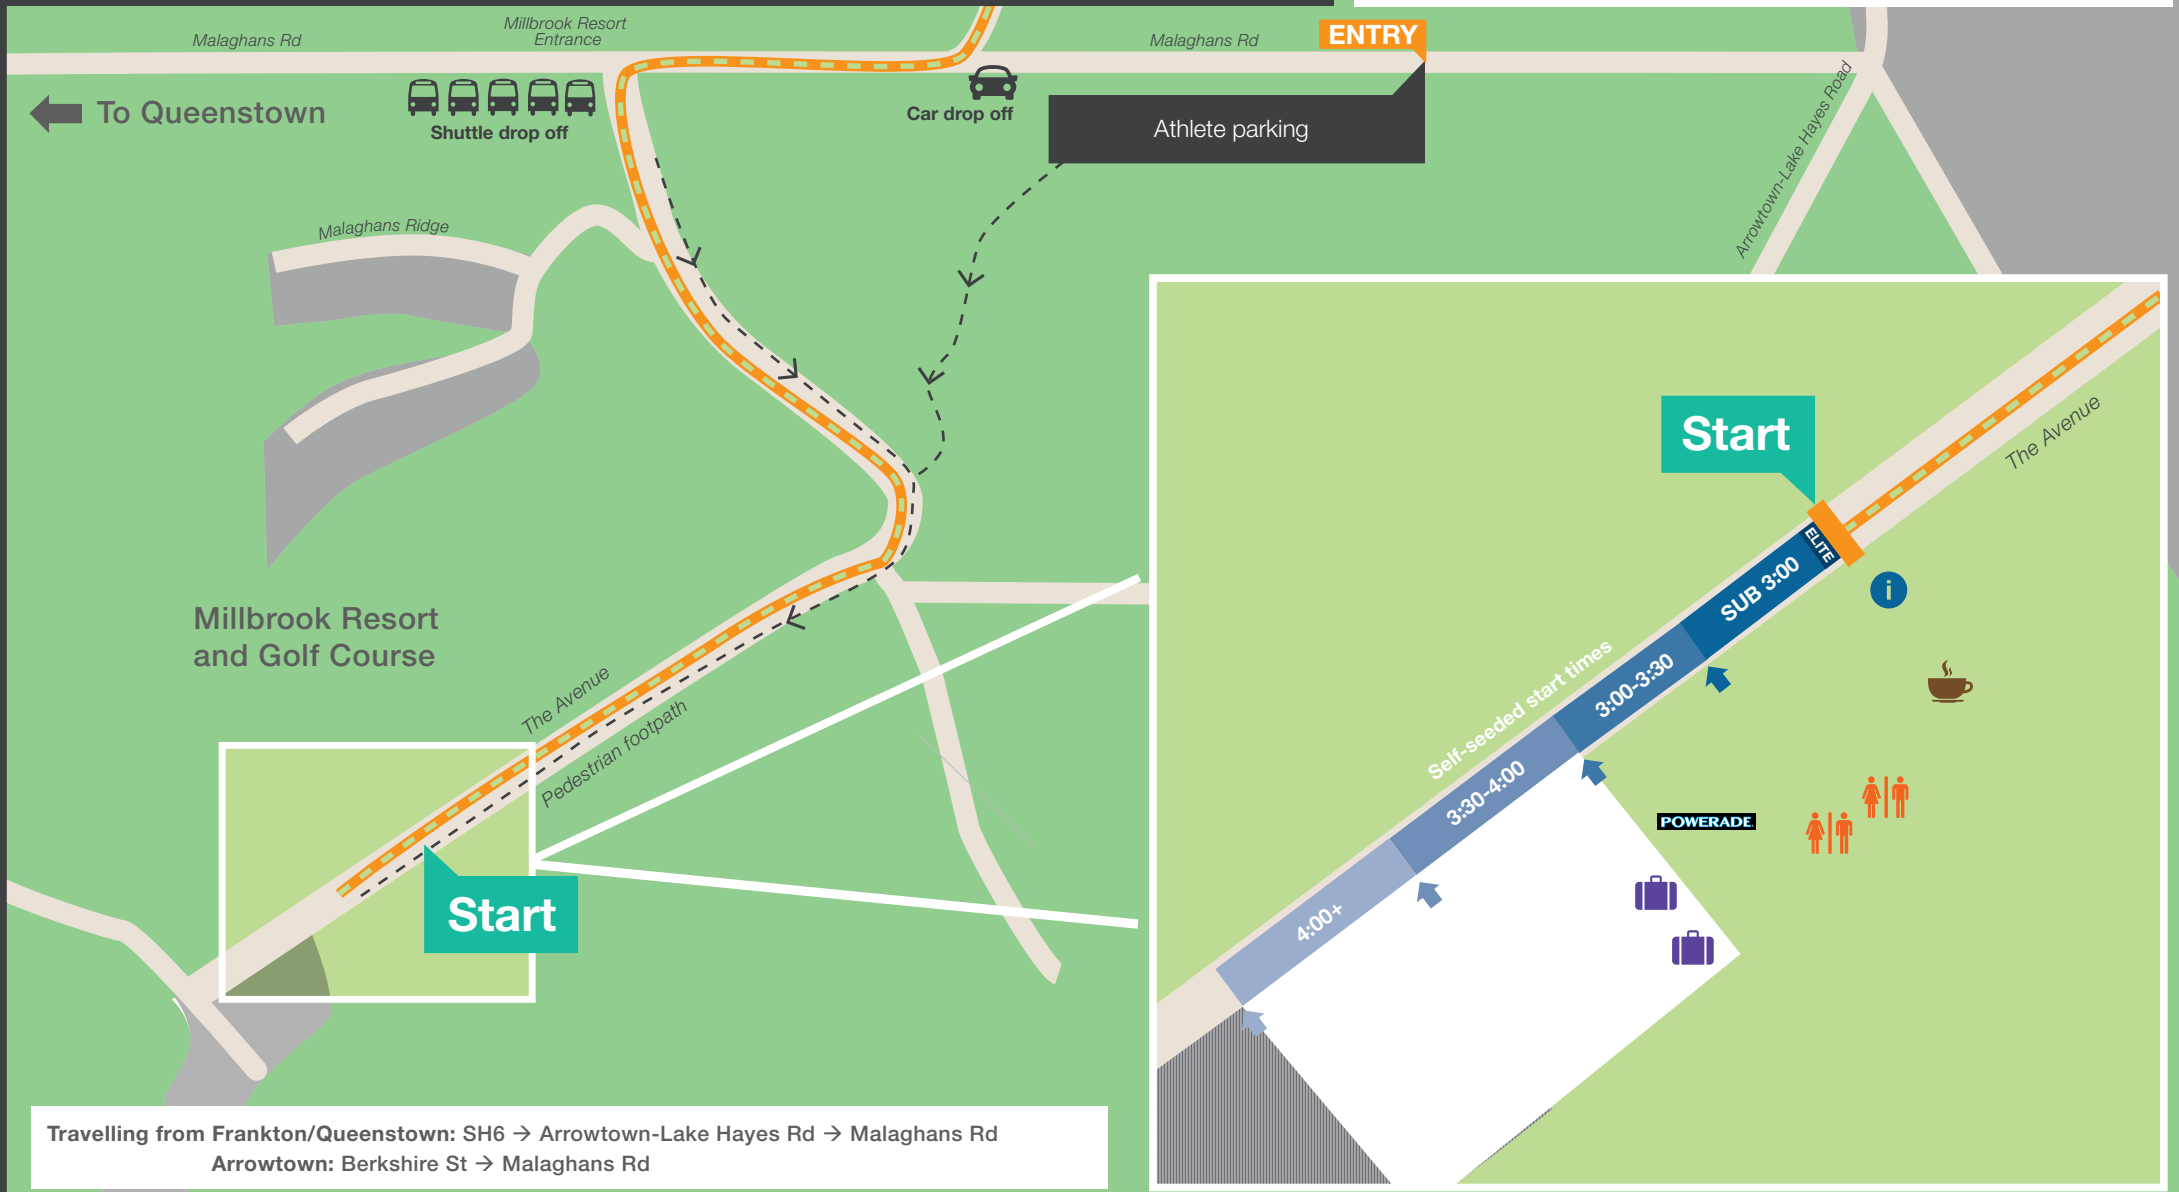

Full Marathon Start Area Map

Legend

-  Info
-  Toilets
-  Coffee Cart
-  Pedestrian Footpath
-  Course
-  Bag Drop-off
-  Event Shuttle Drop-off
-  Car Drop-off
-  **POWERADE** Aid Station

Travelling from Frankton/Queenstown: SH6 → Arrowtown-Lake Hayes Rd → Malaghans Rd
 Arrowtown: Berkshire St → Malaghans Rd